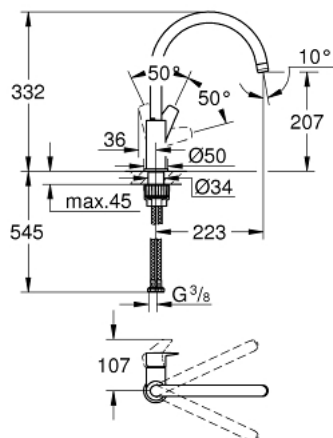

31 367 001 SINGLE-LEVER SINK MIXER 1/2"

TOOTE KIRJELDUS

- high spout
- single hole installation
- **GROHE StarLight** finish
- GROHE Longlife 28 mm ceramic cartridge
- **GROHE Zero** isolated inner water ways - lead and nickel free within the faucet
- spout with mousseur
- swivel tubular spout
- swivel area 360°
- flexible connection hoses
- rapid installation system
- **GROHE FastFixation Plus** ultra fast and simple installation - no tools needed

- for installation on a 60 mm worktop fixation set 48 384 000 is needed

31 367 001 SINGLE-LEVER SINK MIXER 1/2"

VARUOSAD

- 1: Cartridge (Tellimuse number 46963000)
- 2: Mousseur (Tellimuse number 13967000)
- 3: Support plate (Tellimuse number 05334000)
- 4: Shank fastening assembly (Tellimuse number 48384000)*